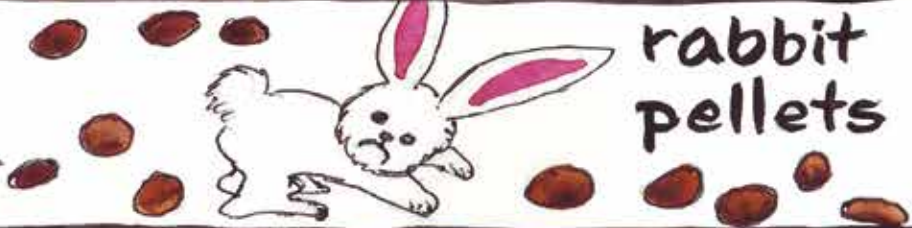

# MY POOP CHART

1.

rabbit pellets

2

big ol' logs

3

thick and bumpy sausage

4 smooth mushy snakes

5 mushy blobs

6

lumpy gravy

7

diarrhea